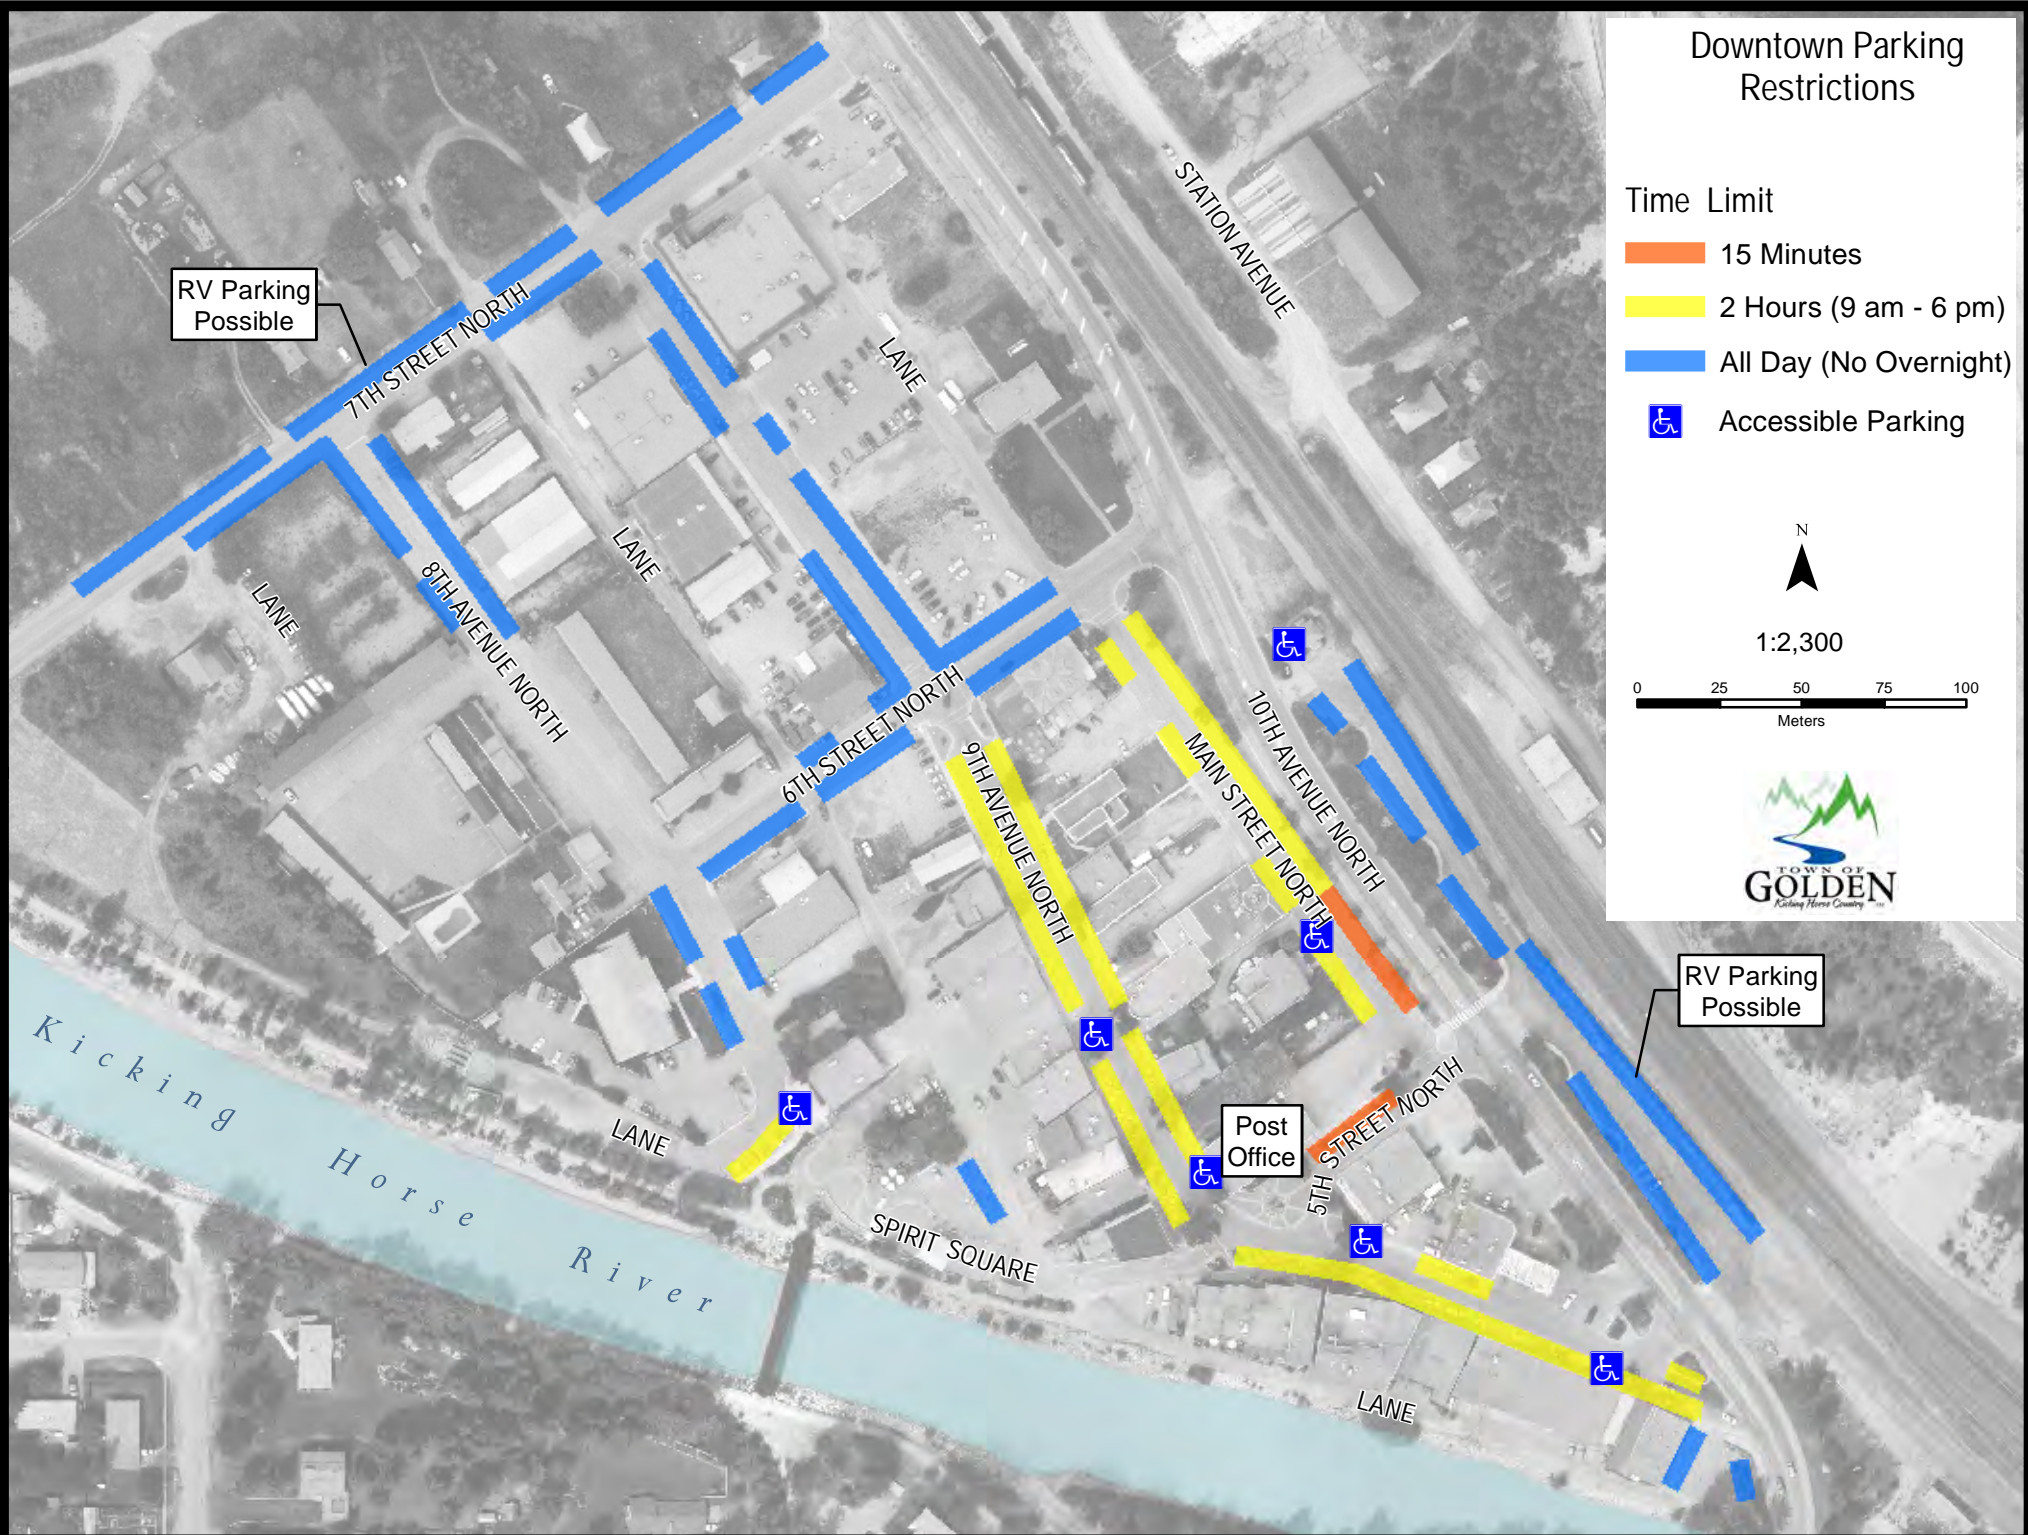

Downtown Parking Restrictions

Time Limit

-  15 Minutes
-  2 Hours (9 am - 6 pm)
-  All Day (No Overnight)
-  Accessible Parking

N

1:2,300

RV Parking Possible

RV Parking Possible

Post Office